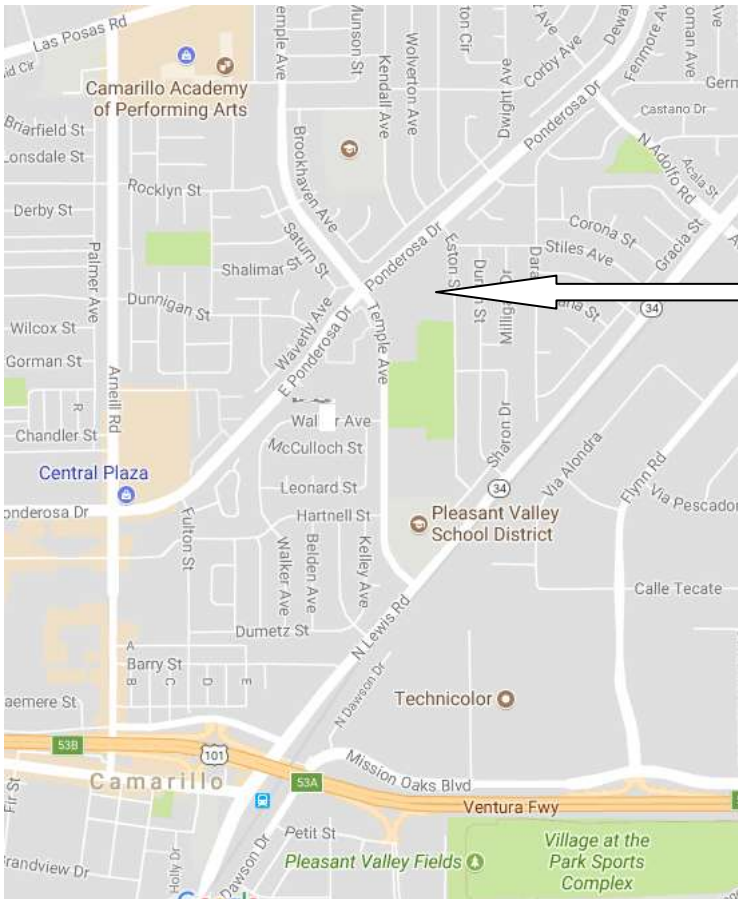

Bob Kildee Community Park

Pickleball <> Tennis

Skateboarding <> Indoor Pool <> Children's Play Area <> Boys & Girls Club

Pickleball & Tennis Courts
1030 Temple Ave,
Camarillo, CA 93010

Nearest PARKING Areas